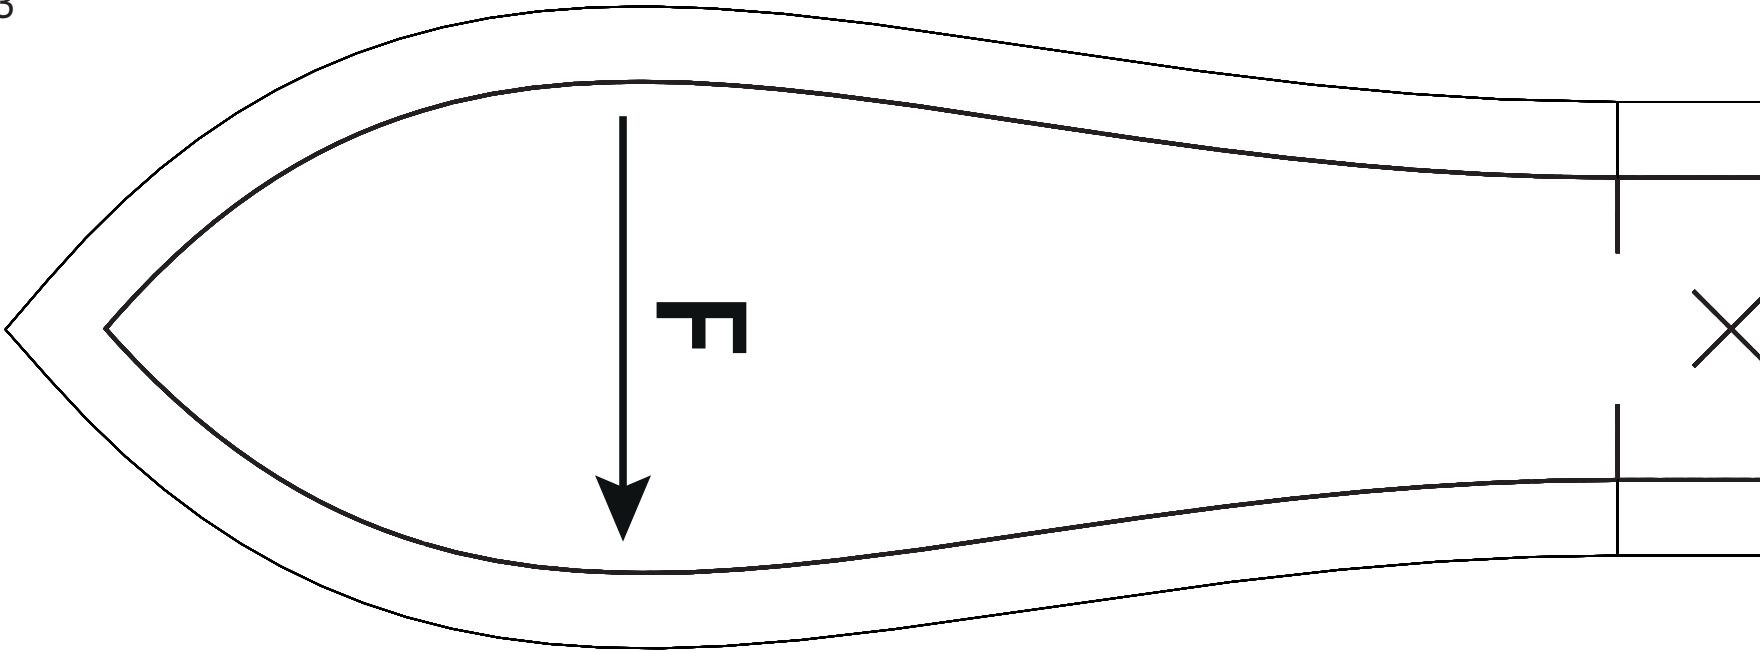

3

MR/MDS/CB/RM

M