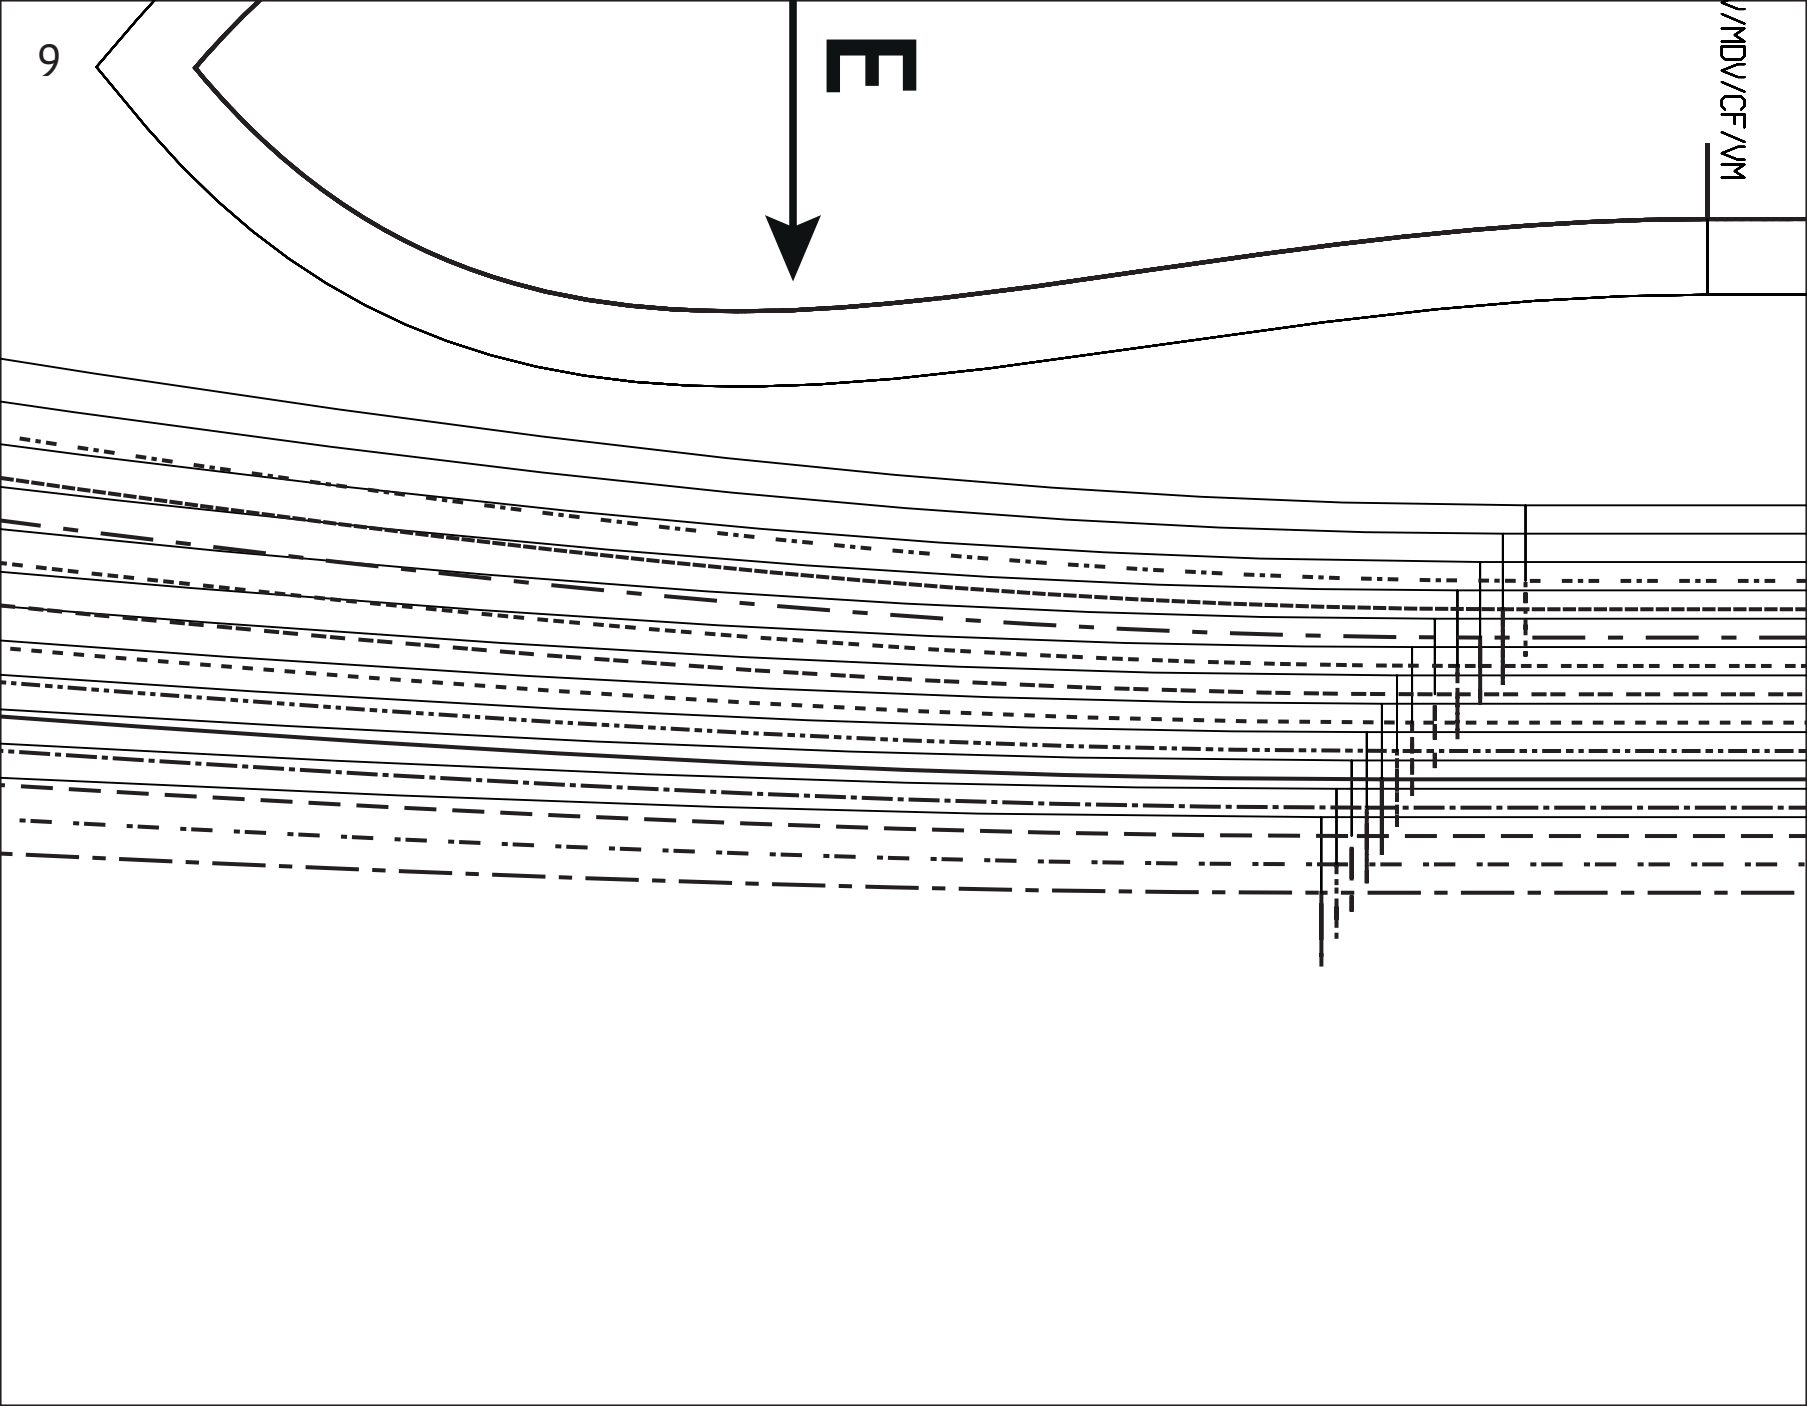

1	2	3	4	5	6
7	8	9	10	11	12
13	14	15	16	17	18
19	20	21	22	23	24
25	26	27	28	29	30
31	32	33	34	35	36
37					

**Patroondelen / Pièces du patron /
Pattern pieces / Schnittteile:**

- A** voorpand / devant / front panel /
Vorderteil
- B** rugpand / dos / back panel /
Rückenteil
- C** zak / poche / pocket / Tasche
- D** tailleband RVP / ceinture DVD /
waistband RFP / Bund RVT
- E** tailleband LVP / ceinture DVG /
waistband LFP / Bund LVT
- F** strik RVP / bow RFP / Schleife RVT
- G** tailleband RVP binnen / waistband
RFP inside / Bund RVT innen
- H** strik LVP / noeud DVG / bow LFP /
Schleife LVT
- I** tailleband LVP binnen / ceinture DVG
intérieur / waistband LFP inside /
Bund LVT innen
- J** tailleband RP / ceinture DS /
waistband BP / Bund RT
- K** gulpstuk / braguette / fly / Eingriff

Controlevierkant / Carré de controle
/ Test square / Kontrollquadrat

3

MR/MDS/CB/RM

M

5

E

9

Blank writing area with horizontal lines and a dashed border.

B

↓
C

Handwriting practice sheet with multiple rows of lines. The top row features a solid top line, a dashed middle line, and a solid bottom line. Below this are several rows of solid lines. The bottom section contains a large rectangular box with a solid top line, a dashed middle line, and a solid bottom line. Inside this box, the letter 'C' is written with a downward-pointing arrow to its left, indicating the stroke direction. The rest of the page is blank.